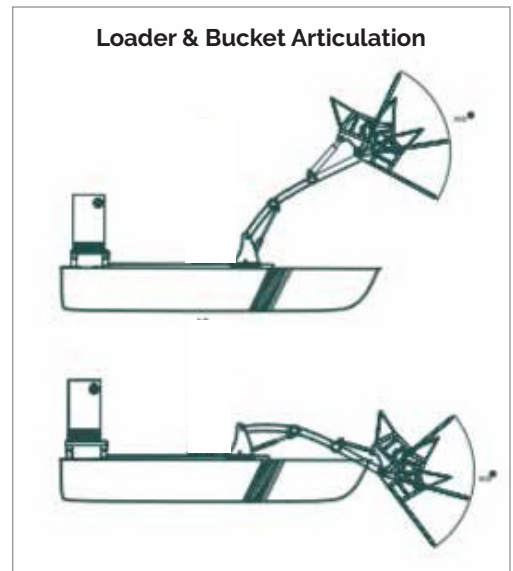

Weedoo®
workboats

TC-3014 TURBO

Recommended Accessories

POWERFUL, VERSATILE, MANEUVERABLE...and LESS

All the Features of the TC-3012, without the Cutter

- Compact Size**—Easy to maneuver around docks
- No Ramp Needed**—Boat goes from trailer to water
- 8-inch Shallow Draft**—Draft gets you where the weeds are
- Powerful Payload**—500 lbs. of vegetation a minute or over 100 tons a day, transform an overgrown lake in an afternoon
- Versatile Quick-Change Attachments**—Handle the toughest jobs in the most extreme conditions
- Strength & Stability**—Unique hull design for maximum payload and balance
- Affordable Financing**—Easy financing options available
- Warranty, Easy as 1,2,3**—1-year external attachments, 2-year (or 2000 hours) Kubota engine, 3-year hull & deck
- FACTORY DIRECT**—No middle-person markups save time and money

West Palm Beach, Florida
weedoboats.com • 561-204-5765

Nothing Cleans Waterways Better Than Weedoo!

TC-3014 Workboat

SPEC SHEET

WHAT THE HULL!

The TC Series has the stability of harvesters several times their size because of a unique hull design allowing maximum payload and balance. And they're able to accomplish this in an eco-friendly manner that preserves nature.

Engine factory installed power platform features Kubota Dg02-T-E4 3-cylinder liquid cooled, turbo diesel engine (Tier 4 Final) with electric start and alternator.

TC SERIES WORKBOAT		
	US	Metric
Height	5 ft	1524 mm
Width	7 ft 3 in	2225 mm
Length	15 ft	4572 mm
Weight	1835 lbs	1030 kg
Boat Draft/drives down	10 in/20 in	254 mm/508 mm
Height from Waterline	46-48 in	1168-1219 mm