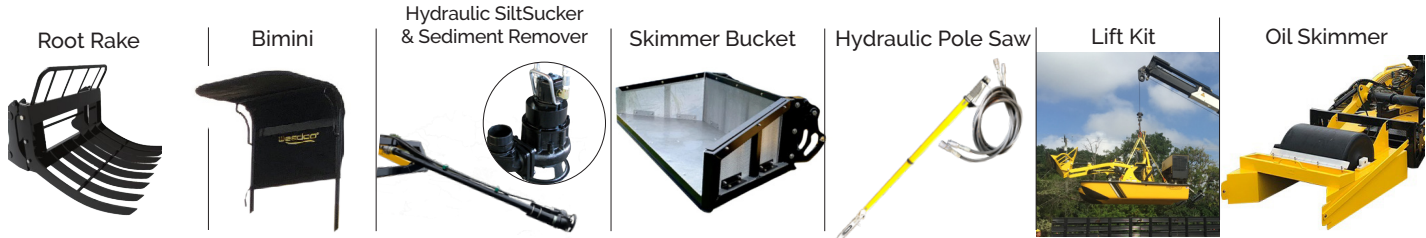

Weedoo®
workboats

TC-3014 TURBO

Recommended Accessories

POWERFUL, VERSATILE, MANEUVERABLE...and LESS

All the Features of the TC-3012, without the Cutter

- Compact Size**—Easy to maneuver around docks
- No Ramp Needed**—Boat goes from trailer to water
- 8-inch Shallow Draft**—Draft gets you where the weeds are
- Powerful Payload**—500 lbs. of vegetation a minute or over 100 tons a day, transform an overgrown lake in an afternoon
- Versatile Quick-Change Attachments**—Handle the toughest jobs in the most extreme conditions
- Strength & Stability**—Unique hull design for maximum payload and balance
- Affordable Financing**—Easy financing options available
- Warranty, Easy as 1,2,3**—1-year external attachments, 2-year (or 2000 hours) Kubota engine, 3-year hull & deck
- FACTORY DIRECT**—No middle-person markups save time and money

West Palm Beach, Florida
weedoboats.com • 561-204-5765

Nothing Cleans Waterways Better Than Weedoo!

TC-3014 Workboat

SPEC SHEET

WHAT THE HULL!

The TC Series has the stability of harvesters several times their size because of a unique hull design allowing maximum payload and balance. And they're able to accomplish this in an eco-friendly manner that preserves nature.

Fiberglass/Kevlar hull configuration includes front-end loader with universal marine bucket system and T-1305 highway transportation trailer. Factory installed PowerPack features diesel engine with electric start. Cyclonic hydraulic system provides eco-friendly fluid to high efficiency triple pump setup producing 27 GPM. System includes twin propulsion outdrives with Weedoo Weed-N-Mud propellers and quick-change hydraulics for aquatic work attachments.